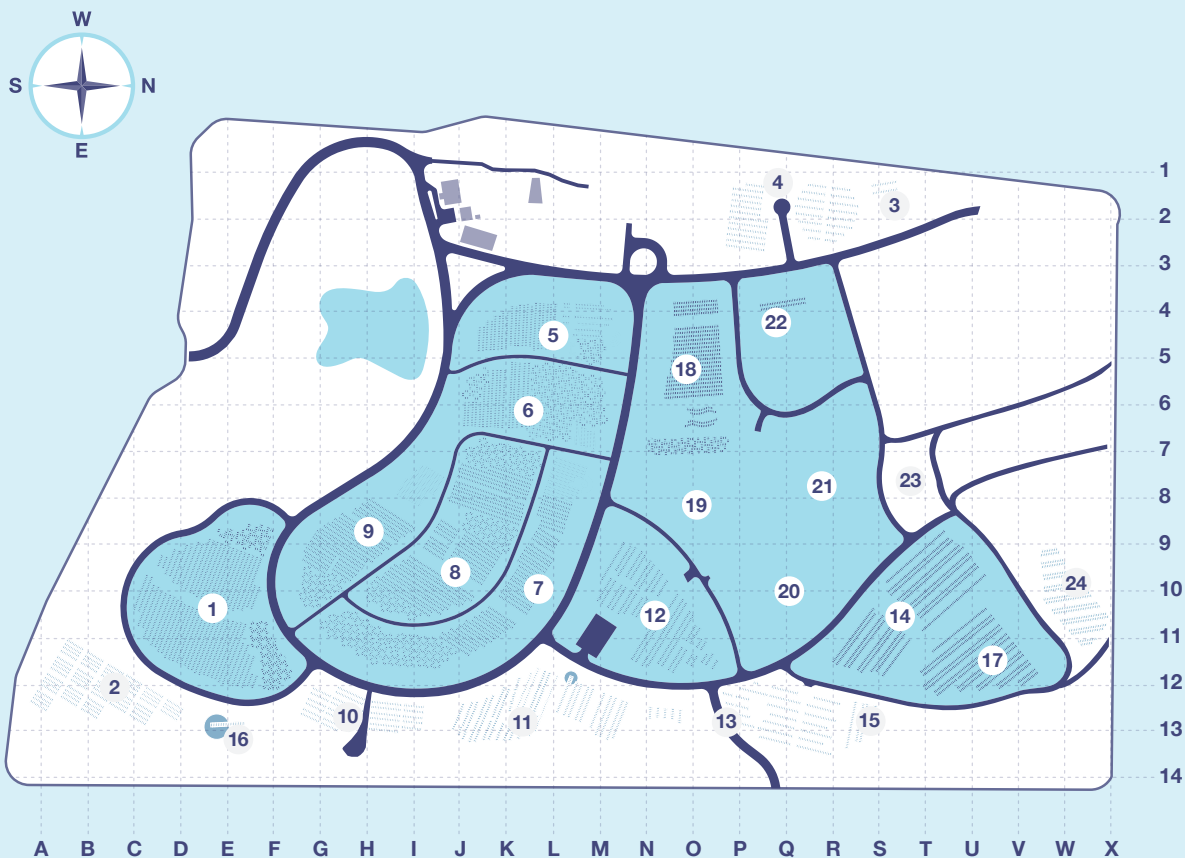

# Gungahlin Cemetery

Area	Type	Portion
Aboriginal	Plaque Beam	16
Babies Rose Garden	Memorial Garden	5, 18
Baha'i	Monumental Lawn	18
Children's Garden	Monumental Lawn	6, 7, 9, 18
Coptic	Headstone	3
Ex-Service	Headstone	2
General	Plaque Beam	1, 5, 6, 7, 8, 9, 18
General	Monumental Lawn	1, 18
General	Family Estate	1, 5, 6, 7, 8, 9, 18
General	Headstone	10, 12, 14, 17
General	Natural Burial	23
Islamic	Monumental Lawn/Headstone	11
Jewish	Plaque Beam/Headstone	4
Memorial Gardens	Garden (Ashes)	6
Memorial Gardens	Rock Garden (Ashes)	23
Orthodox	Headstone	13, 15, 24
Future Areas	TBC	20, 21, 22